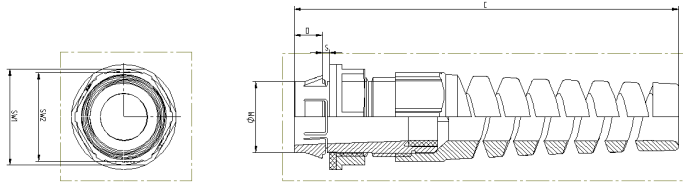

New

SKINTOP® CLICK BS

Info

- The most innovative cable insertion system on the market for very fast, highly flexible assembly. Simply click in - turn to left - turn to right - finished. Result: fixed, centred, strain relieved and maximum protection class in seconds.

Approvals (Norm references)

Scope of delivery

- Disassembly tool contained in the delivery scope

Technical data

RAL	Colour delivered RAL 7001 silver-grey RAL 7035 light grey RAL 9005 black / UV resistant
Material	Body: special polyamide Seal: special elastomer
IP	Degree of protection IP 68 - 4 bar (M12) IP 68 - 5 bar (M16 - M32)
Temperature	Range of temperature -20 °C up to +100 °C

Part number	Part designation / size	Clamping range ØF mm	M (hole mm)	SW1 / SW2 mm	Overall length C mm	Thread length D mm	S (wall thickness mm)	Pieces / PU
SKINTOP® CLICK BS light grey								
53112932	CLICK BS 12	3,5-7	12,3 (-0,2)	15 / 18	74,0	8,0	1,0 - 4,0	50
53112888	CLICK BS 16	5-9	16,3 (-0,2)	19 / 22	94,0	8,0	1,0 - 4,0	50
53112889	CLICK BS 20	7-13	20,3 (-0,2)	19 / 22	108,0	8,0	1,0 - 4,0	25
53112890	CLICK BS 25	9-17	25,3 (-0,2)	30 / 34	127,0	8,0	1,0 - 4,0	25
53112933	CLICK BS 32	11-21	32,3 (-0,2)	36 / 40	155,0	8,0	1,0 - 4,0	25
SKINTOP® CLICK BS silver grey								
53112934	CLICK BS 12	3,5-7	12,3 (-0,2)	15 / 18	74,0	8,0	1,0 - 4,0	50
53112906	CLICK BS 16	5-9	16,3 (-0,2)	19 / 22	94,0	8,0	1,0 - 4,0	50
53112907	CLICK BS 20	7-13	20,3 (-0,2)	19 / 22	108,0	8,0	1,0 - 4,0	25
53112908	CLICK BS 25	9-17	25,3 (-0,2)	30 / 34	127,0	8,0	1,0 - 4,0	25
53112935	CLICK BS 32	11-21	32,3 (-0,2)	36 / 40	155,0	8,0	1,0 - 4,0	25
SKINTOP® CLICK BS black								
53112936	CLICK BS 12	3,5-7	12,3 (-0,2)	15 / 18	74,0	8,0	1,0 - 4,0	50
53112909	CLICK BS 16	5-9	16,3 (-0,2)	19 / 22	94,0	8,0	1,0 - 4,0	50
53112911	CLICK BS 20	7-13	20,3 (-0,2)	19 / 22	108,0	8,0	1,0 - 4,0	25
53112912	CLICK BS 25	9-17	25,3 (-0,2)	30 / 34	127,0	8,0	1,0 - 4,0	25
53112937	CLICK BS 32	11-21	32,3 (-0,2)	36 / 40	155,0	8,0	1,0 - 4,0	25